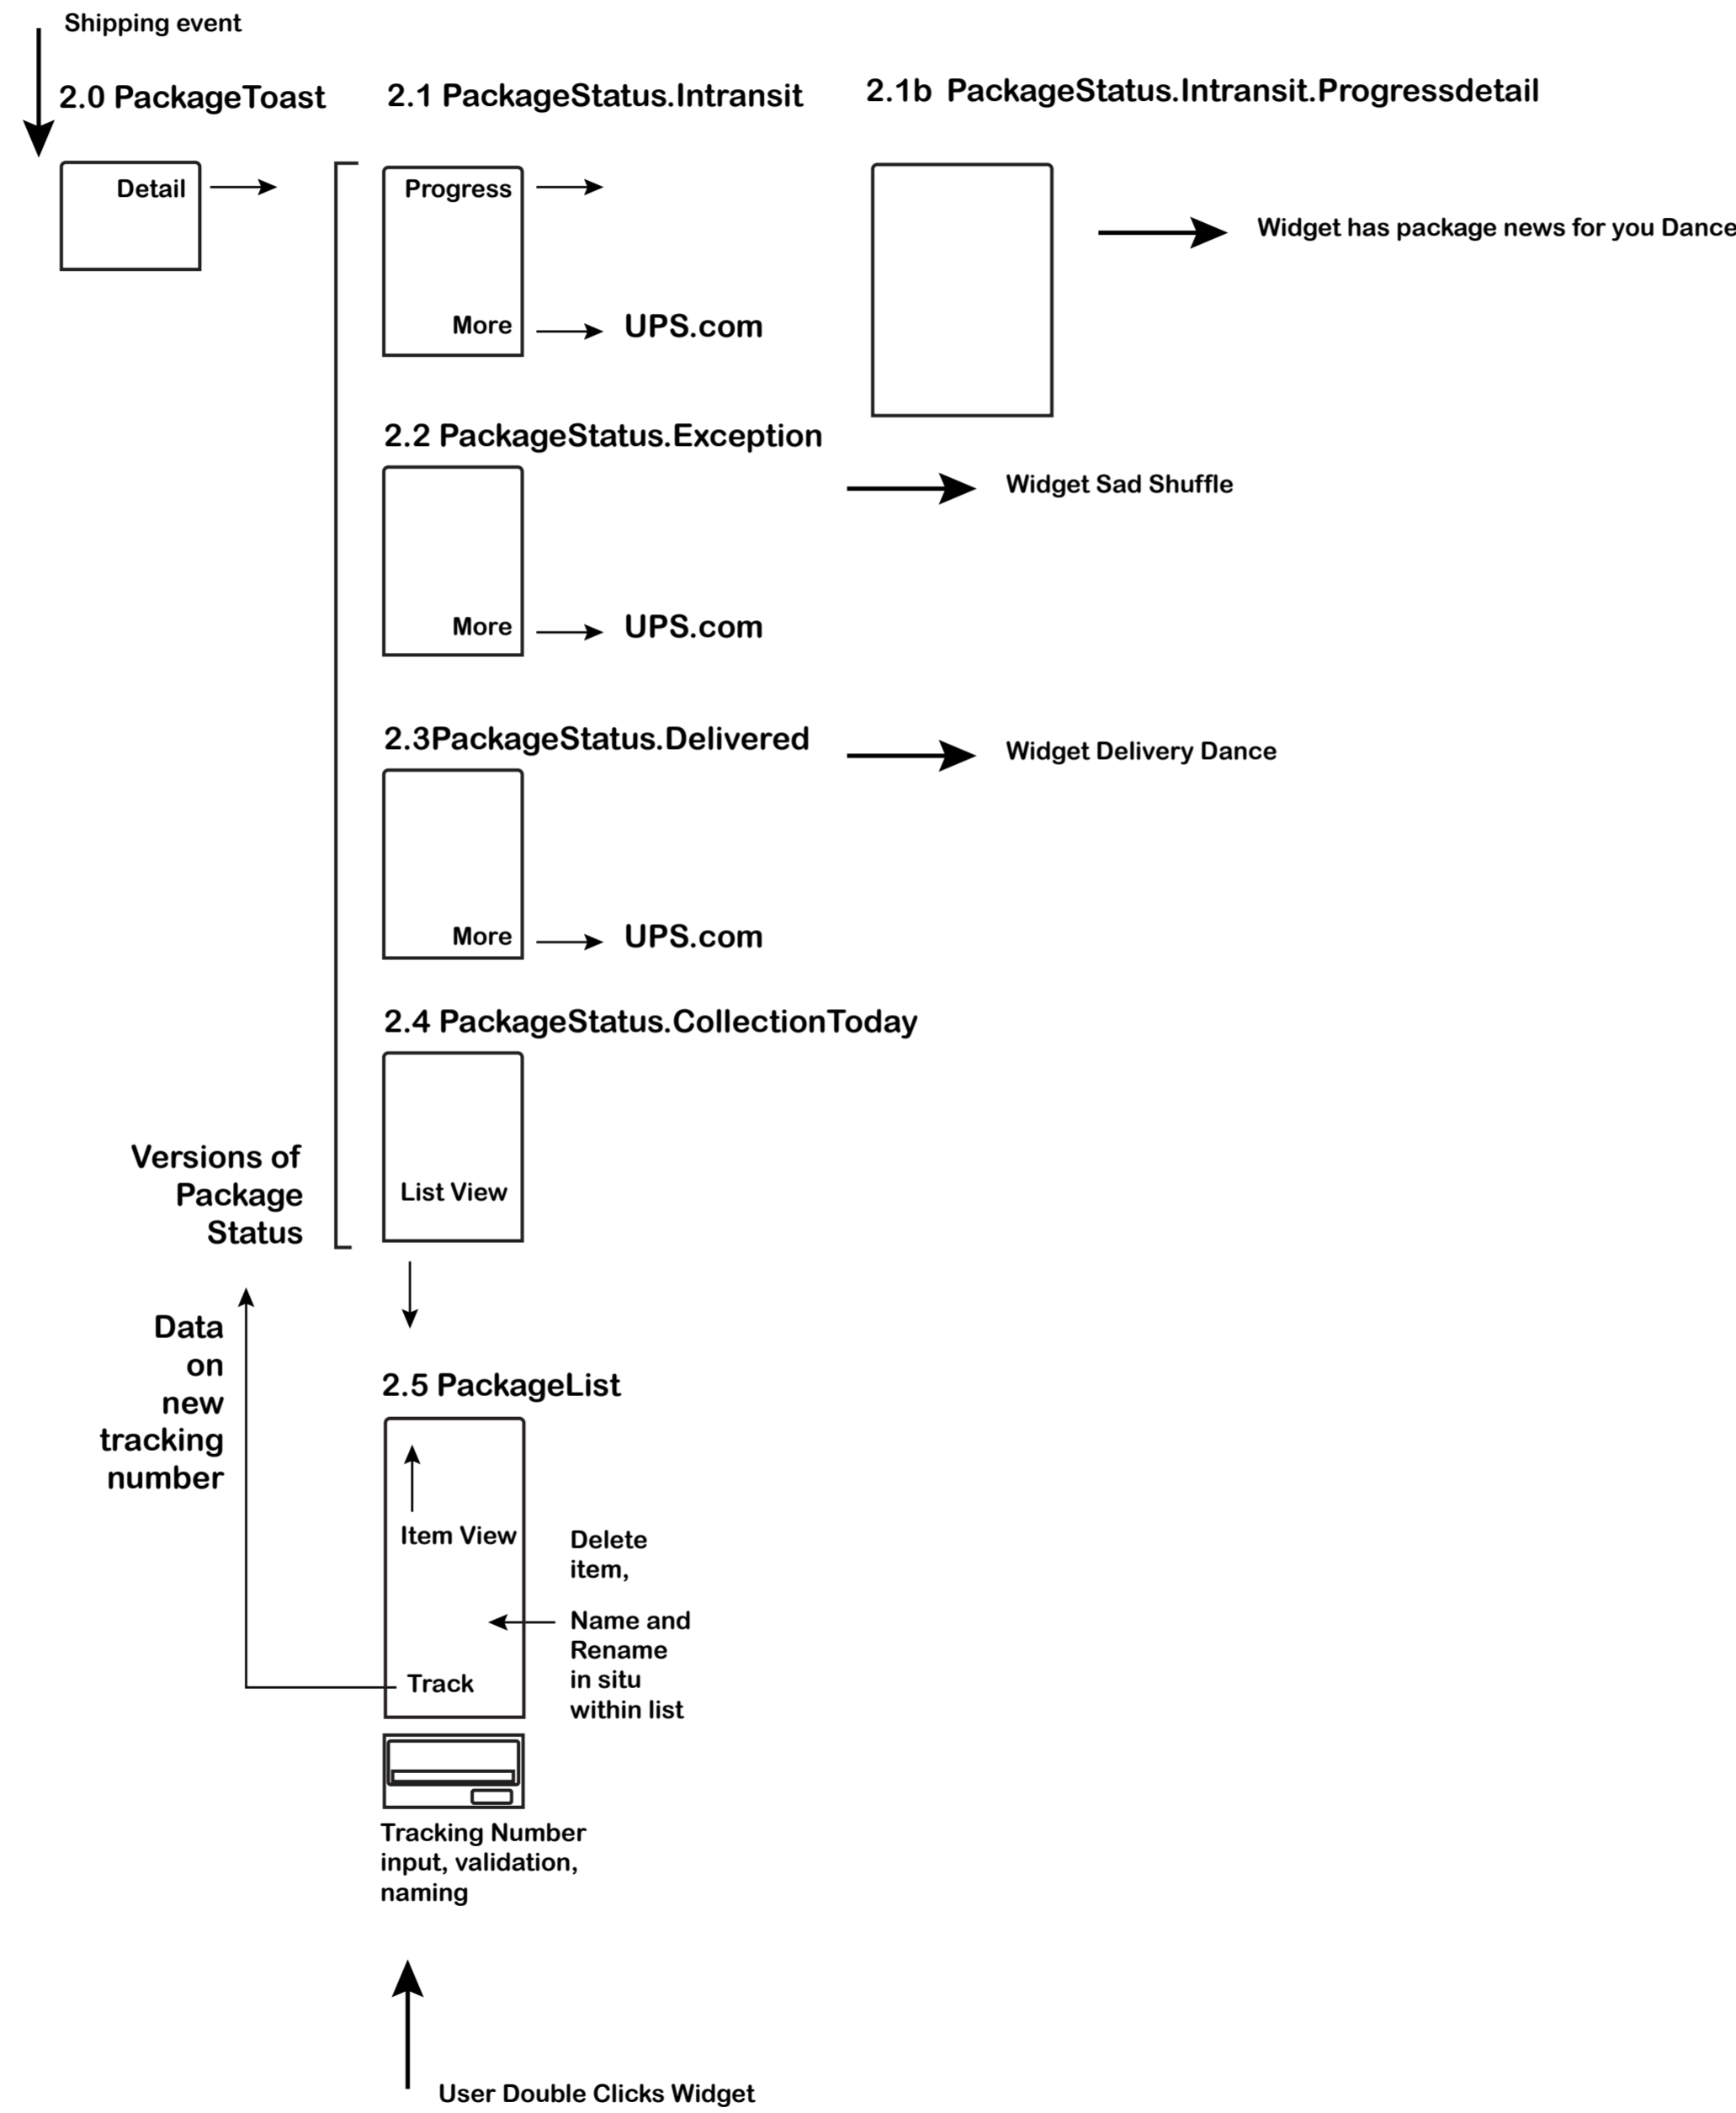

Package and Shipment