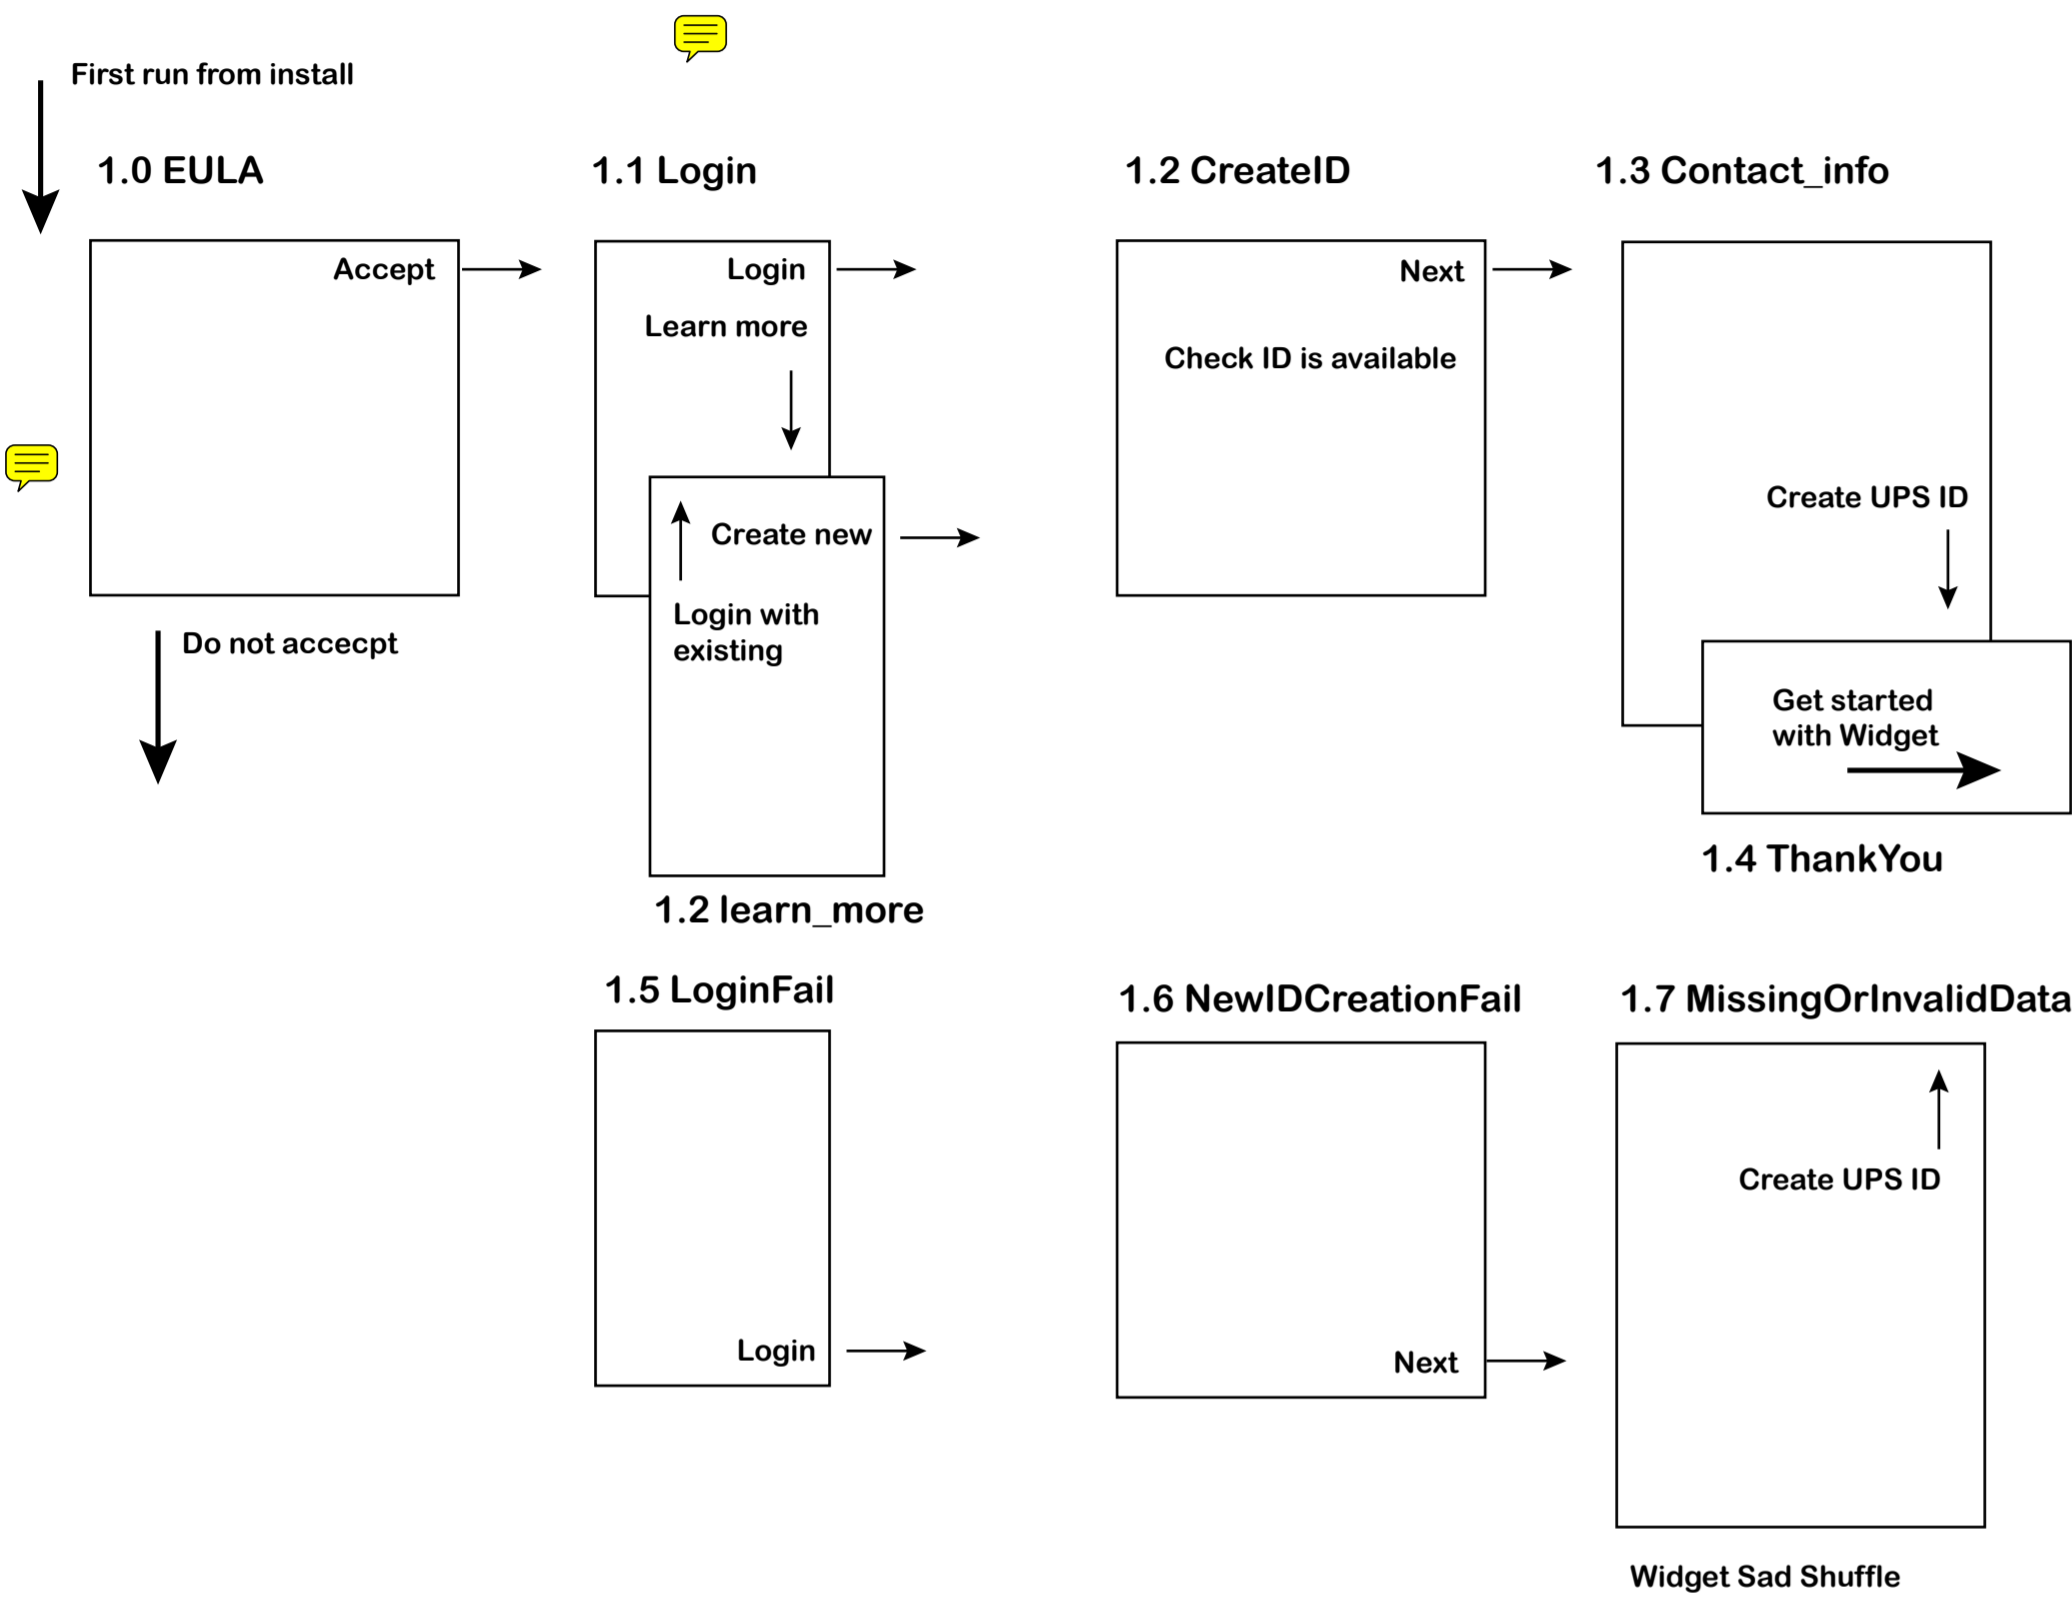

0.0: Overview

Registration

Context Menu

- Right Click system tray icon / Dock
- Right Click Widget-body anywhere
- Show/Hide Widget → Display Widget (General Preferences)
- Track Shipment(s) → 2.5 Package List
- News → 3.0 News List
- Options → 6.0 General Options
- Exit / Quit → Close Widget, quit proactive tracking. (re-open on next login unless option changed)