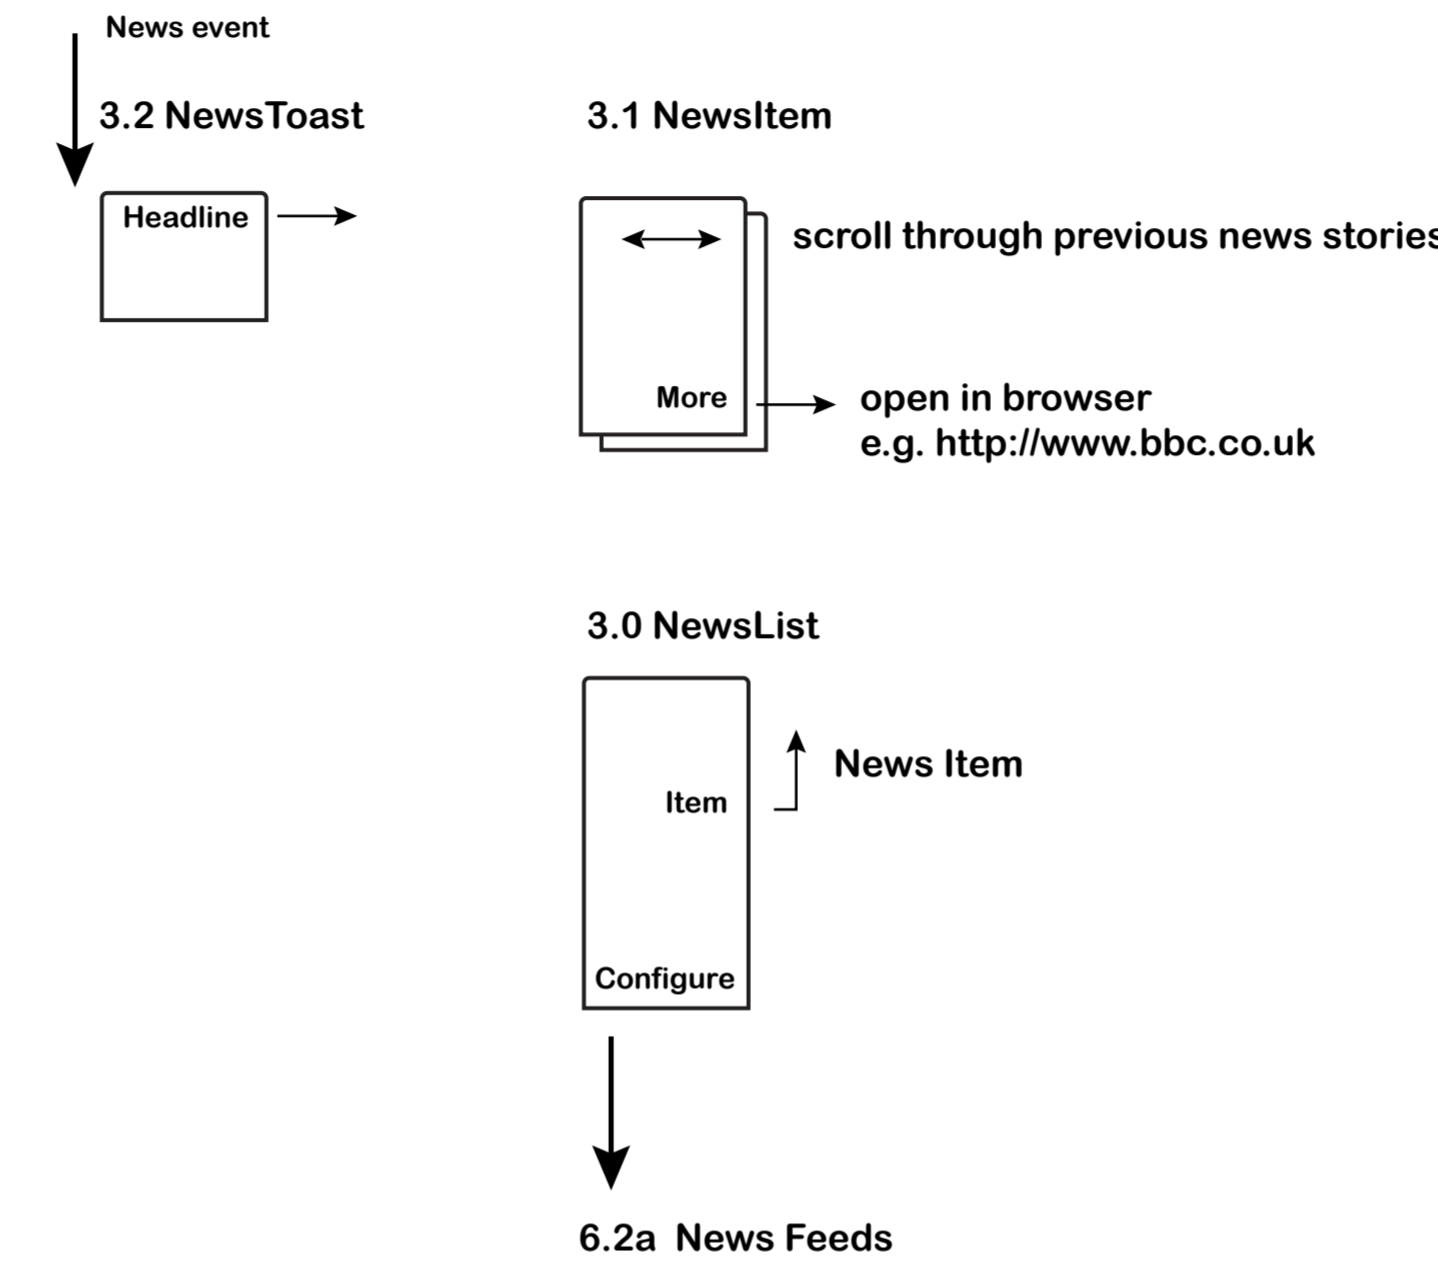

0.0: Overview

Registration

Context Menu

- Right Click system tray icon / Dock
- Right Click Widget-body anywhere
- Show/Hide Widget → Display Widget (General Preferences)
- Track Shipment(s) → 2.5 Package List
- News → 3.0 News List
- Options → 6.0 General Options
- Exit / Quit → Close Widget, quit proactive tracking. (re-open on next login unless option changed)

Package and Shipment

News

Preferences

6.2b News FeedsAddition

Messages

Surveys